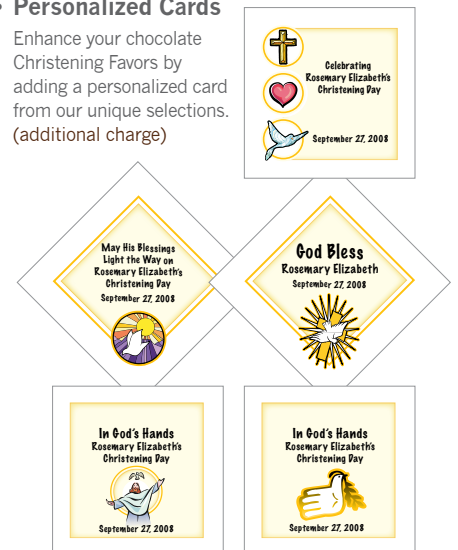

- **Personalized Cards**

Enhance your chocolate Christening Favors by adding a personalized card from our unique selections. (additional charge)